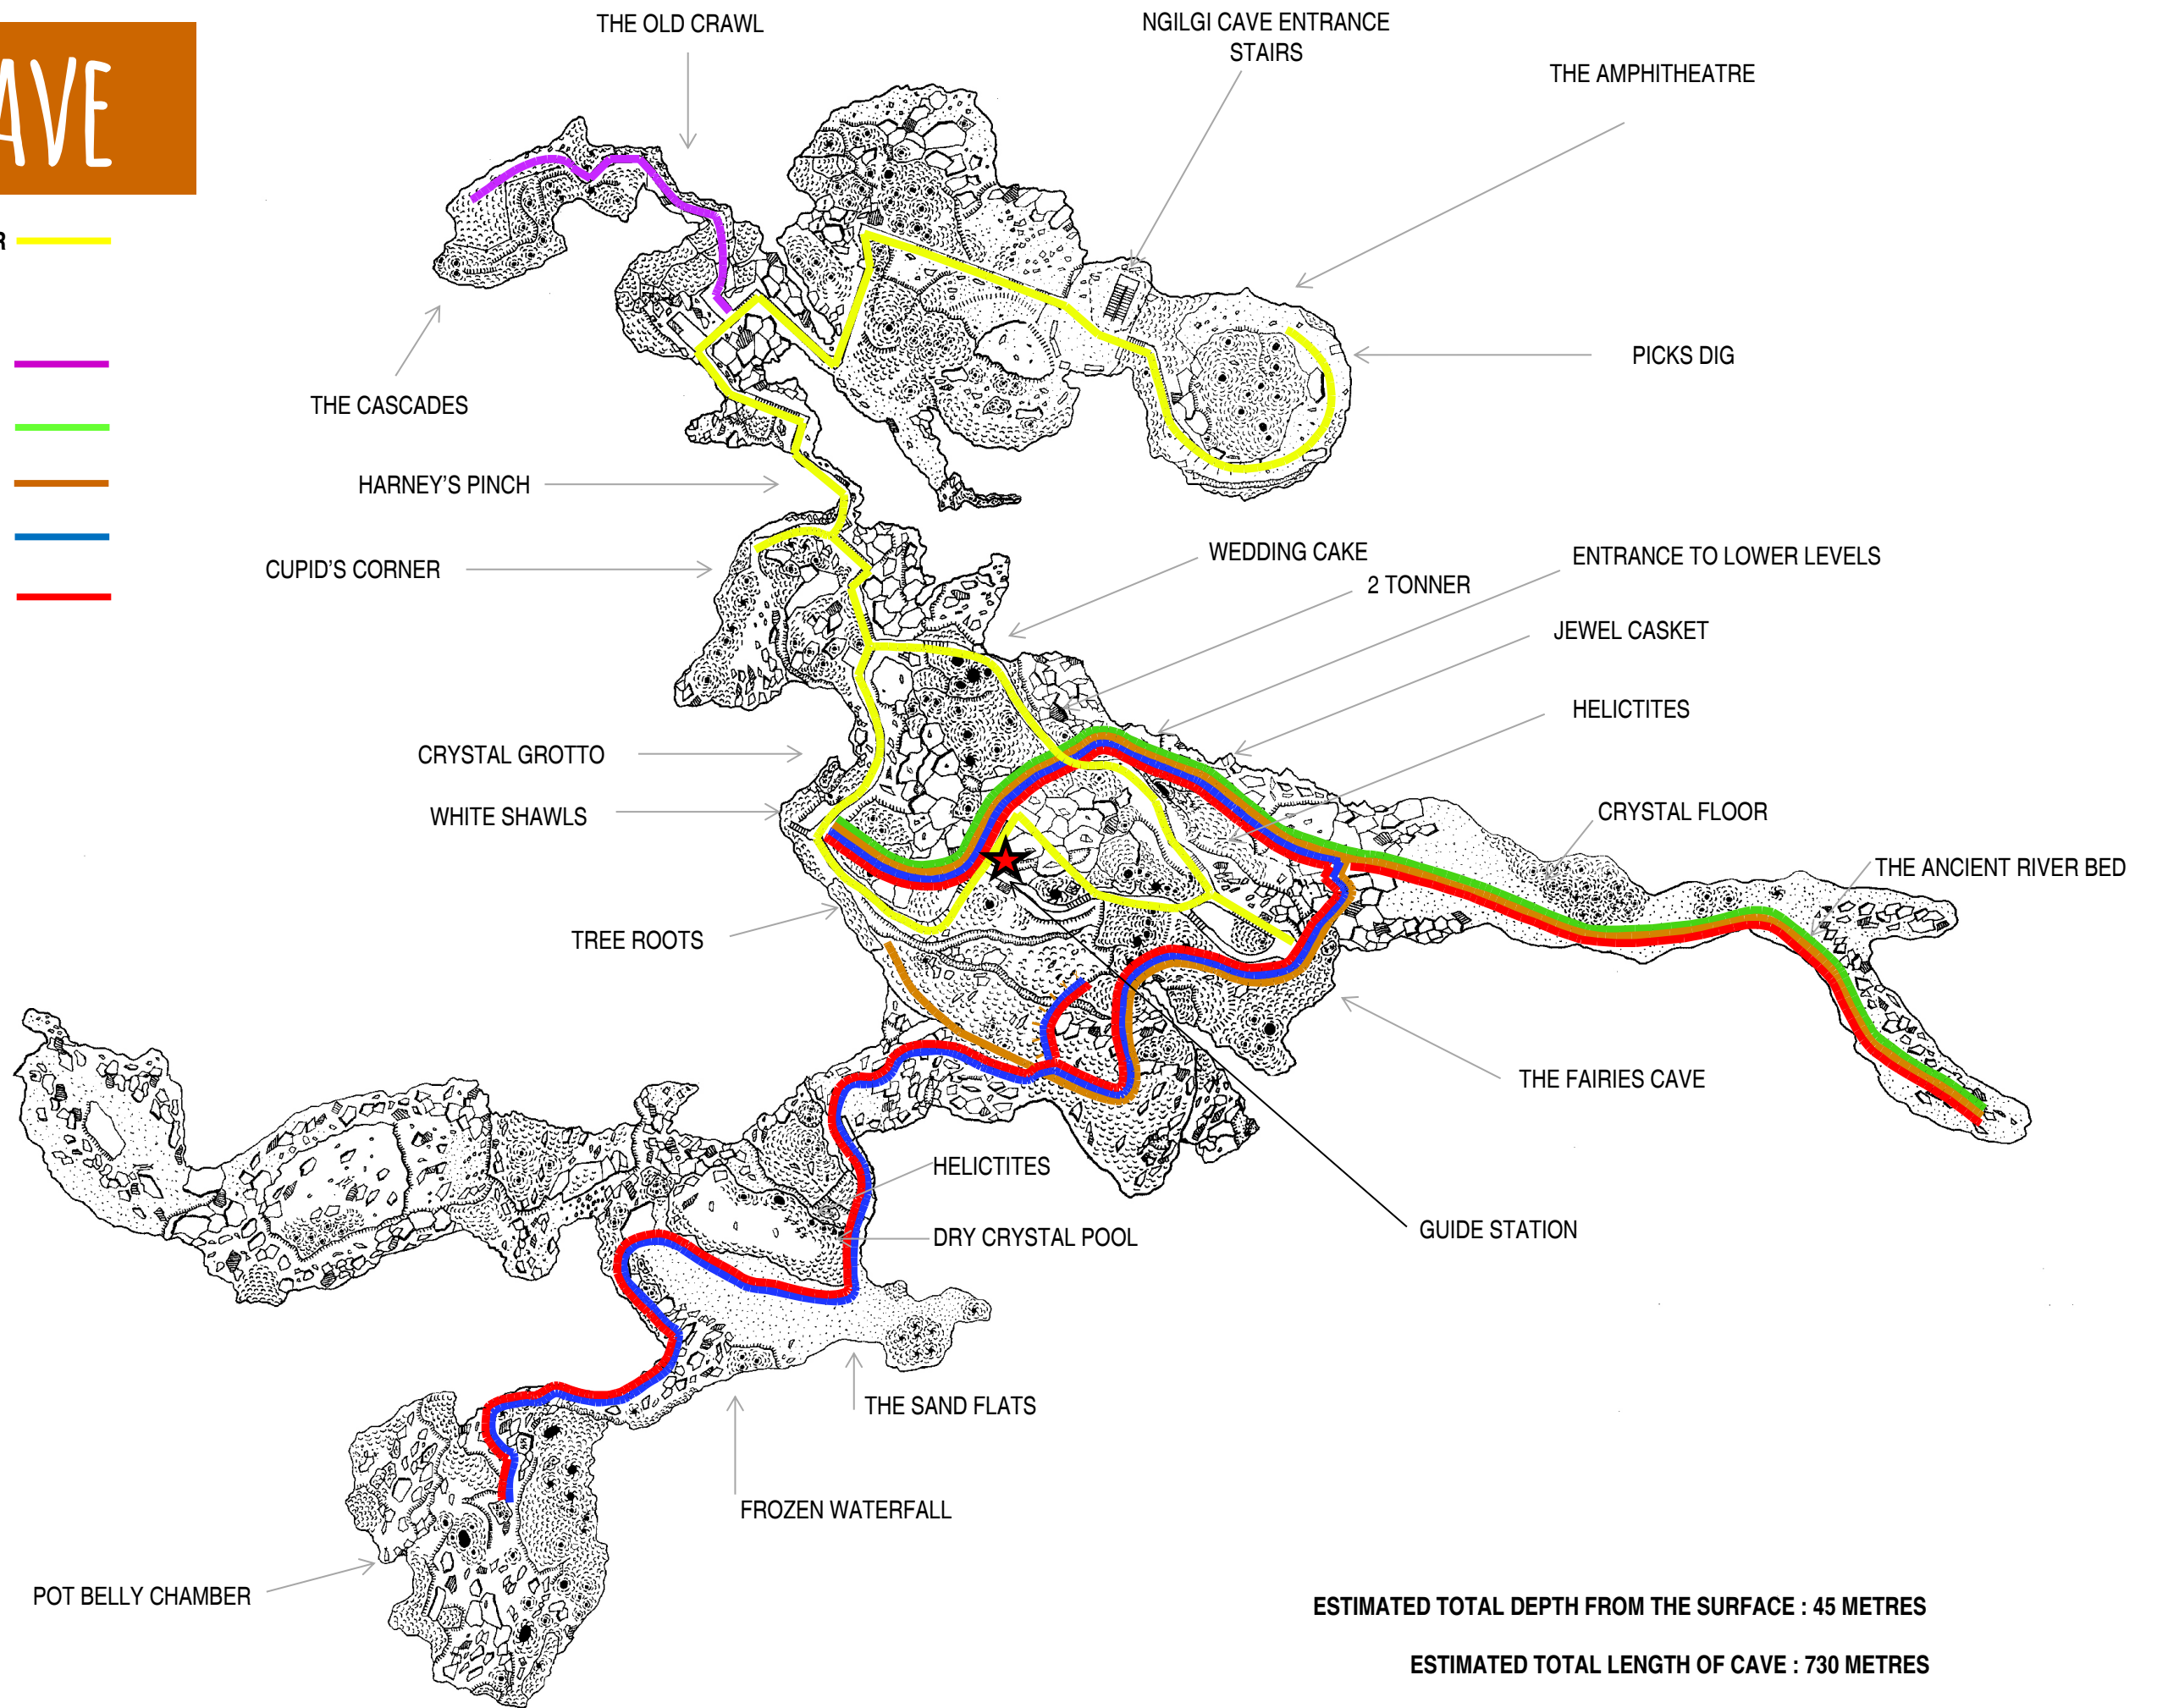

NGILGI CAVE

SEMI GUIDED SHOW CAVE TOUR 

ADVENTURE TOURS

EXPRESS ADVENTURE TOUR 

ANCIENT RIVERBED TOUR 

THE EXPLORER TOUR 

CRYSTAL CRAWL TOUR 

ULTIMATE NGILGI ADVENTURE 

ESTIMATED TOTAL DEPTH FROM THE SURFACE : 45 METRES

ESTIMATED TOTAL LENGTH OF CAVE : 730 METRES